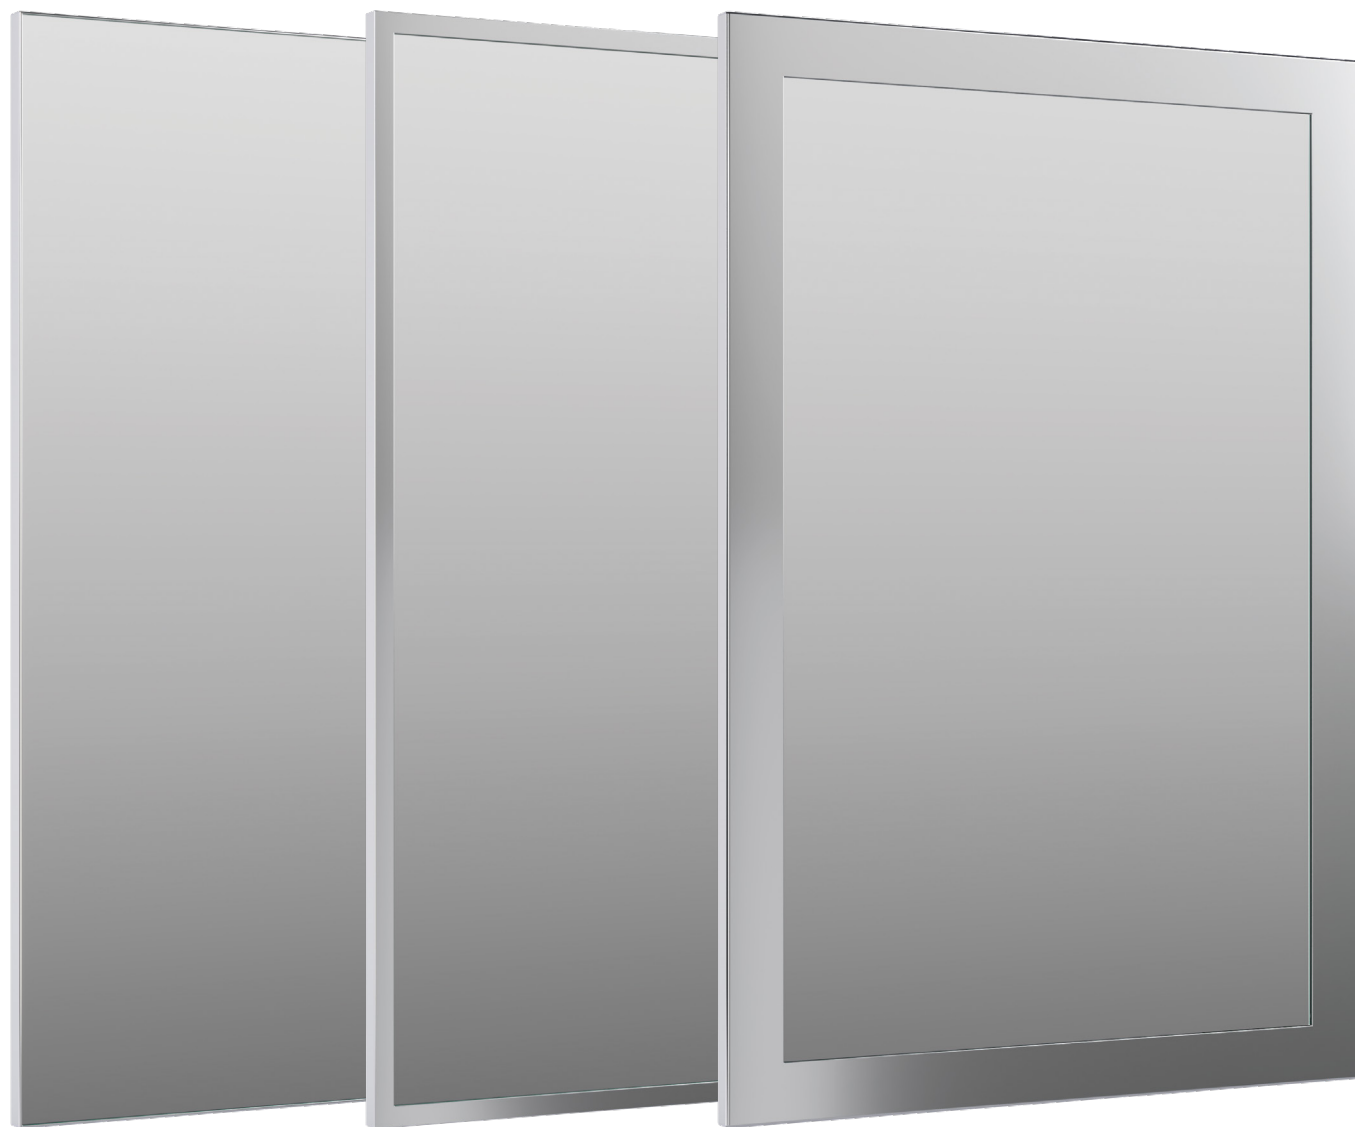

Sloan® LED Mirrors

Brighten & Beautify

Illuminate your restrooms with Sloan's LED mirrors, designed for those who seek a blend of style and functionality. Featuring 6000K cool light for a clear, daylight-like reflection, our mirrors ensure a flawless visual experience. Energy efficiency is at the heart of our design, providing sustainable lighting solutions that are as kind to the environment as they are to your operational costs. With easy installation options and eligibility for LEED credits, Sloan LED mirrors are the perfect addition to brighten and beautify any space.

Lights on!

Sloan LED Mirrors work even when lighting is automatic in the restroom.

Sloan® Frame Mirrors

Forms & Function

Enhance your space with Sloan's Frame Mirrors, meticulously crafted to complement our range of restroom products for seamless style. Our mirror finishes perfectly match our sink fixtures, flushometers, and hand dryers, ensuring a thoughtful and cohesive look. Choose from three framed styles that make bold statements or provide subtle touches of distinction. Emphasize your design vision and enhance the ambiance of your space with Sloan Frame Mirrors.

Includes an easy-mount steel base and 18- or 22-gauge stainless steel hangers for quick installation.

Available in two widths: narrow 18" x 36" or standard 24" x 36".

LEED-eligible, supporting sustainability in design (LEED MR c4, LEED EQ c4.2).

Three styles

Choose from three modern styles to frame your restroom aesthetic, available in two widths: narrow 18" x 36" or standard 24" x 36".

MF Thin Frame

Sloan® 1/4" Wall-hung Thin
Frame Mirror

MF Angle Frame