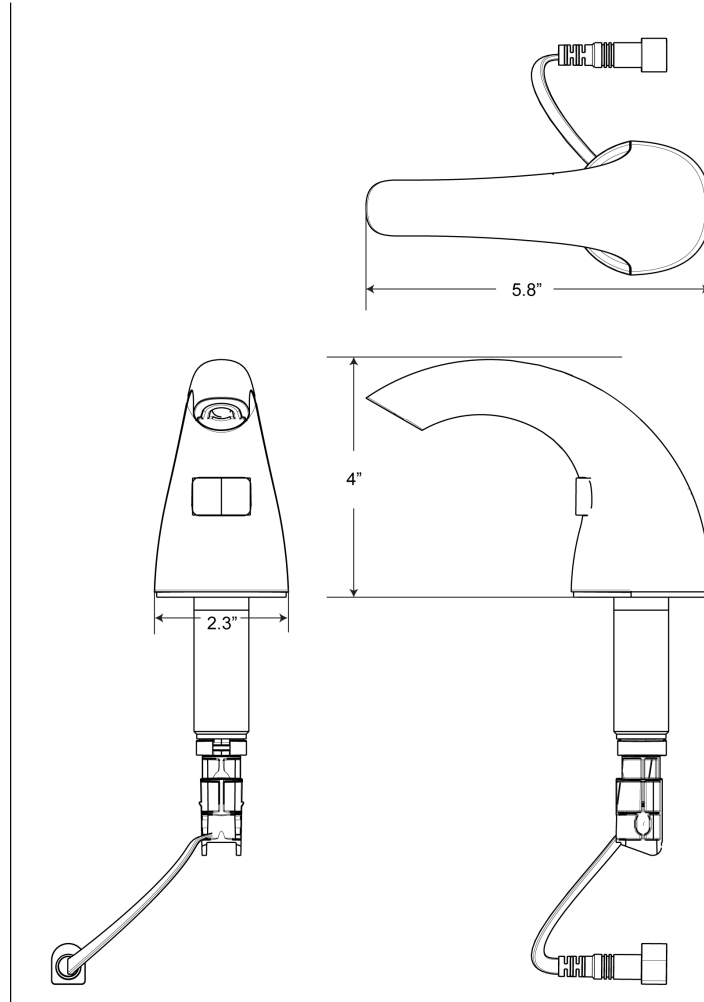

CODE NUMBER

3346098

DESCRIPTION

Sloan® Deck-Mounted Foam Soap Dispenser, Polished Chrome Finish

DETAILS

- Finish: Polished Chrome (CP)
- Power Type: Battery
- Height: 4" (102mm)
- Width: 2 3/10" (58mm)
- Depth: 5 4/5" (147mm)
- Maximum Deck Thickness: 2" (51mm)
- Sensor Type: IR

WARRANTY

[View Warranty Information](#)

ROUGH-IN

MATCHING FAUCETS

	Name	Description	
	SF-2100	Sloan [®] Hardwired-Powered Deck-Mounted Low Body	View more info
	SF-2150	Sloan [®] Battery-Powered Deck-Mounted Low Body	View more info